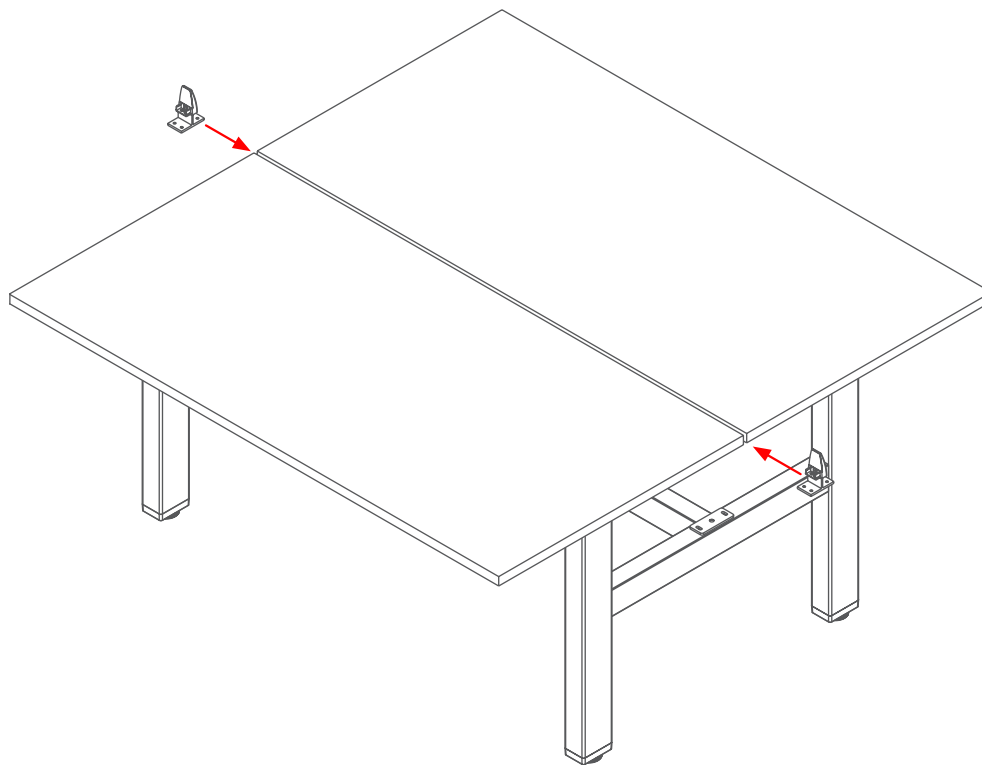

E-panel Screen Double Sided Clamp

Assembly Instructions

E-panel Screen Double Sided Clamp

Components List

E-panel Screen Double Sided Clamp

8 x Countersunk Screws

Allen Key

E-panel Screen Double Sided Clamp

Assembly Instructions

STEP 1:

E-panel Screen Double Sided Clamp

Assembly Instructions

STEP 2:

E-panel Screen Double Sided Clamp

Assembly Instructions

Complete: