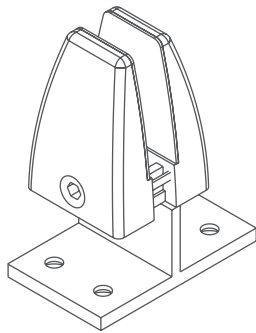

E-panel Screen Double Sided Clamp

Assembly Instructions

E-panel Screen Double Sided Clamp

Components List

E-panel Screen Double Sided Clamp

8 x Countersunk Screws

Allen Key

E-panel Screen Double Sided Clamp

Assembly Instructions

STEP 1:

E-panel Screen Double Sided Clamp

Assembly Instructions

STEP 2:

E-panel Screen Double Sided Clamp

Assembly Instructions

Complete: