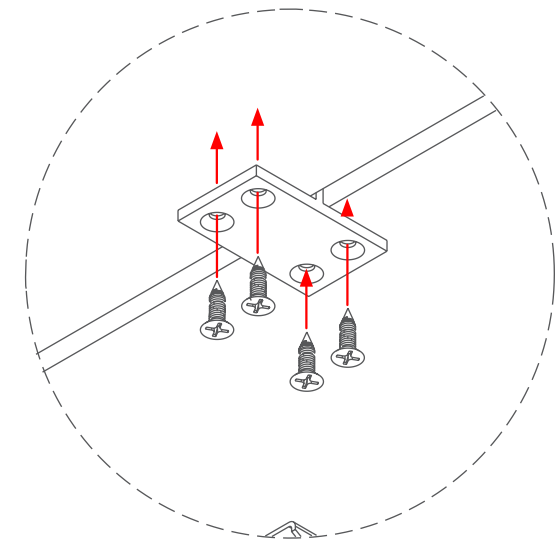

E-panel Screen Double Sided Clamp

Assembly Instructions

E-panel Screen Double Sided Clamp

Components List

E-panel Screen Double Sided Clamp

8 x Countersunk Screws

Allen Key

E-panel Screen Double Sided Clamp

Assembly Instructions

STEP 1:

E-panel Screen Double Sided Clamp

Assembly Instructions

STEP 2:

E-panel Screen Double Sided Clamp

Assembly Instructions

Complete: