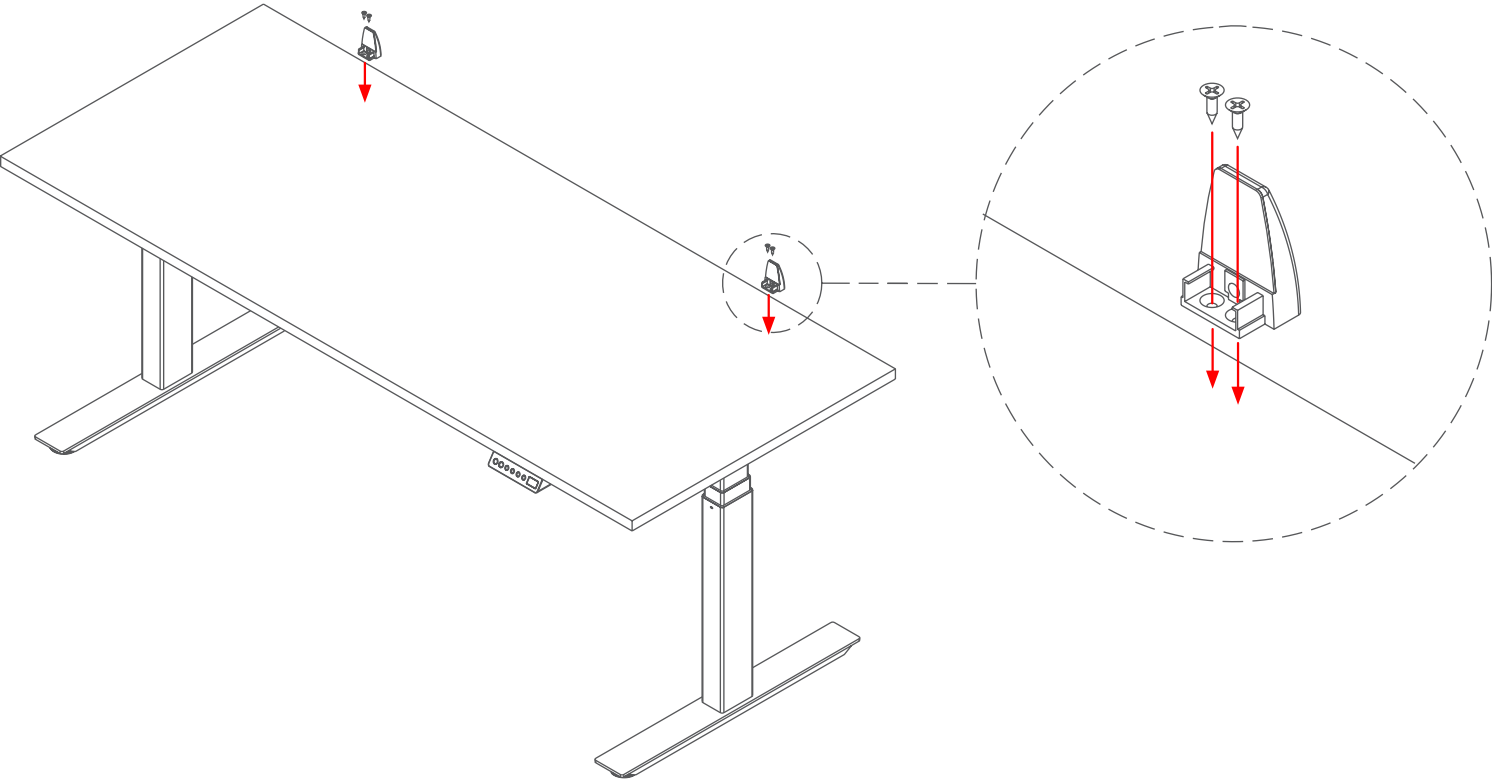

E-panel Screen Top Fix Clamp

Assembly Instructions

E-panel Screen Top Fix Clamp

Components List

E-panel Screen Top Fix Clamp

4 x Countersunk Screws

Allen Key

E-panel Screen Top Fix Clamp

Assembly Instructions

STEP 1:

4 x Countersunk
Screws

E-panel Screen Top Fix Clamp

Assembly Instructions

STEP 2:

E-panel Screen Top Fix Clamp

Assembly Instructions