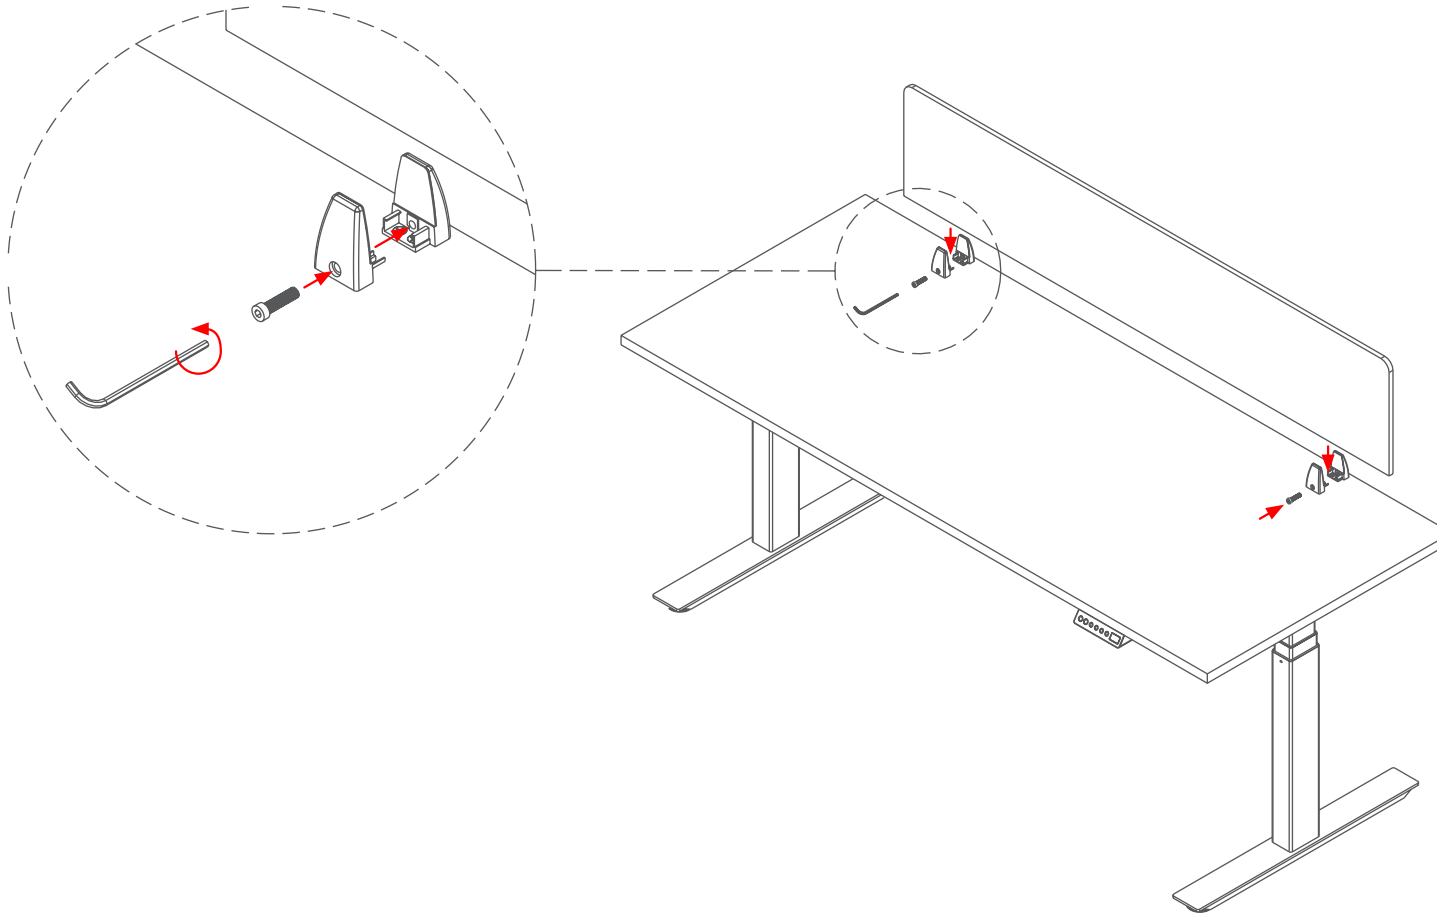

E-panel Screen Top Fix Clamp

Assembly Instructions

E-panel Screen Top Fix Clamp

Components List

E-panel Screen Top Fix Clamp

4 x Countersunk Screws

Allen Key

E-panel Screen Top Fix Clamp

Assembly Instructions

STEP 1:

4 x Countersunk
Screws

E-panel Screen Top Fix Clamp

Assembly Instructions

STEP 2:

E-panel Screen Top Fix Clamp

Assembly Instructions