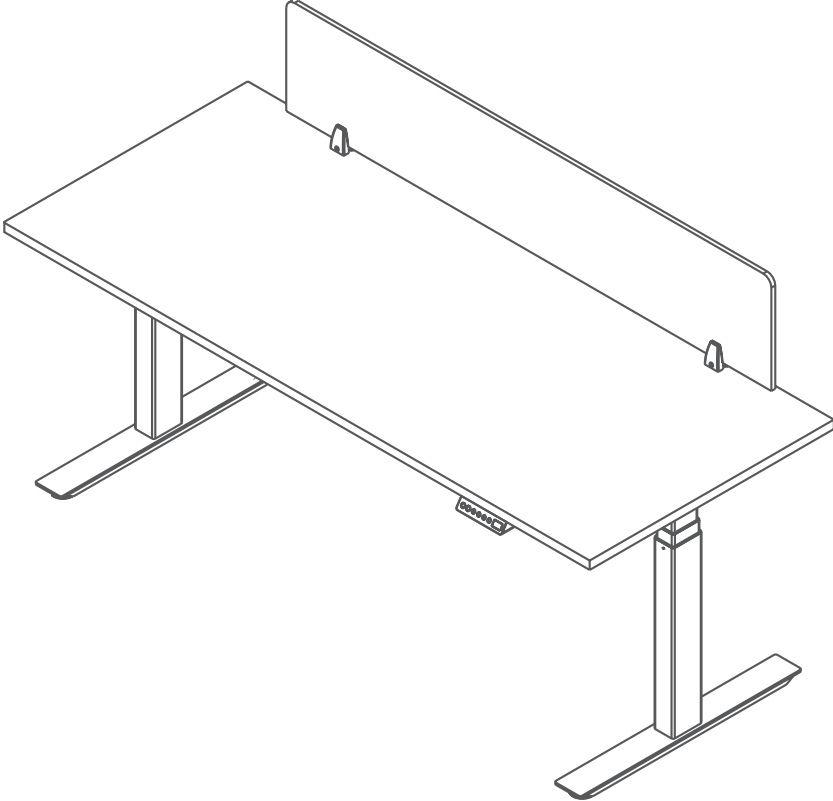

E-panel Screen Top Fix Clamp

Assembly Instructions

Complete: