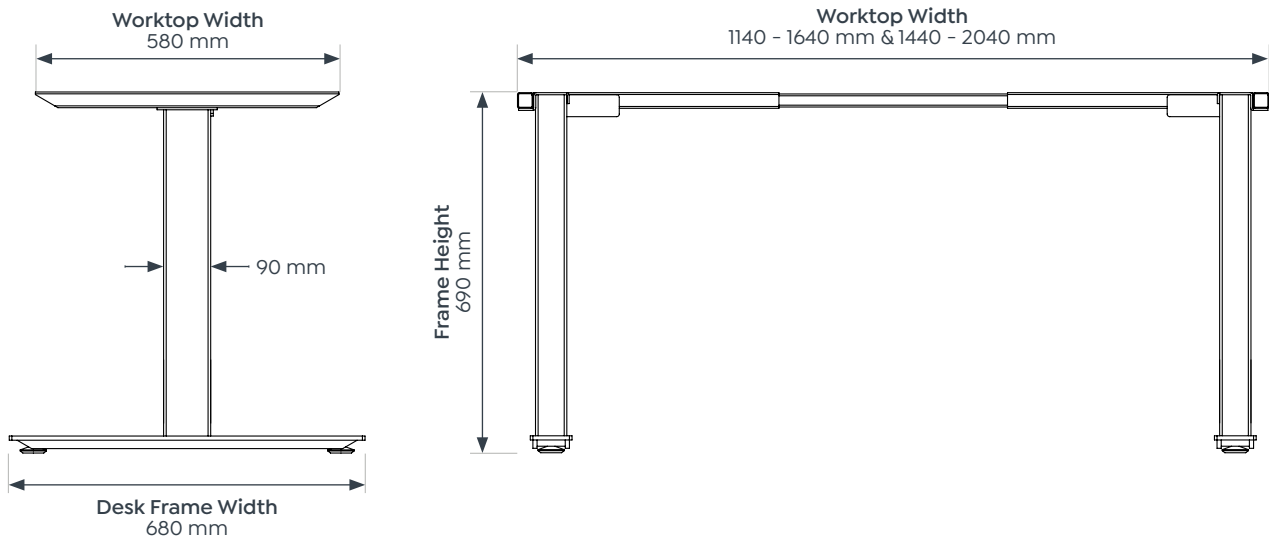

Agile Fixed Desking.

Dimensions

Agile Fixed Single Sided Desking