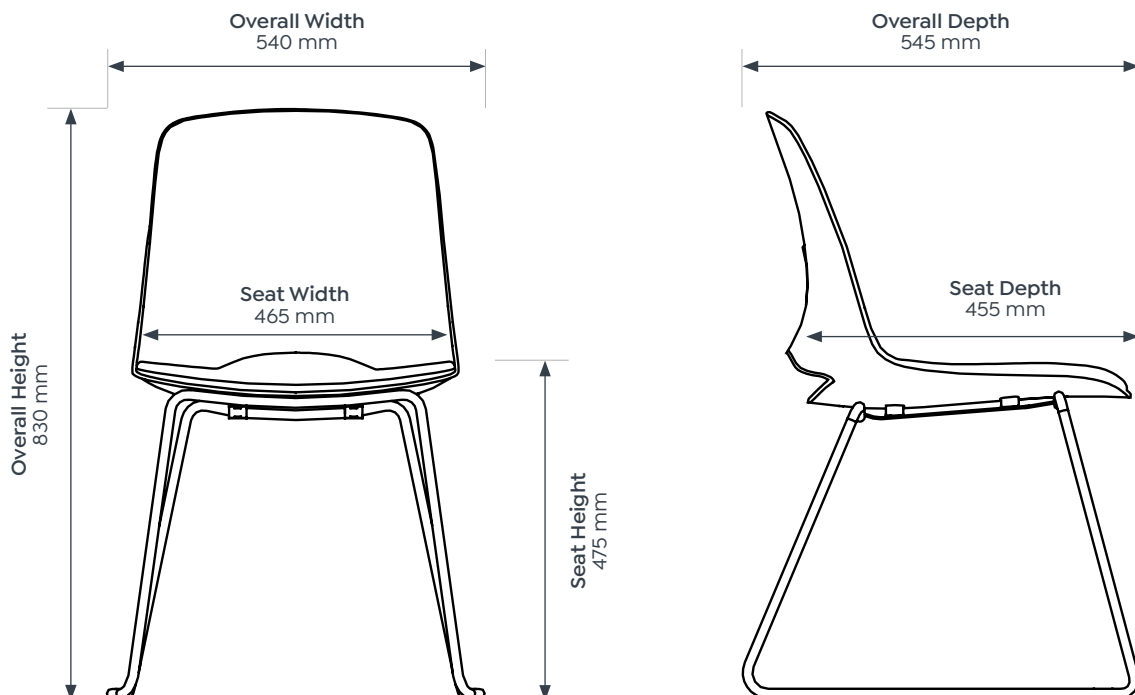

## Colour Options

Shell Options for Glide, Rise, and Swivel

Options for Pivot

Upholstered Options (Vista Tub available in Moss, Sky and Charcoal only)

	Vista Swivel	Vista Glide	Vista Pivot
Seat Height	455 - 520 mm	475 mm	475 mm
Seat Width	480 mm	465 mm	465 mm
Seat Depth	450 mm	455 mm	450 mm
Overall Width	595 mm	540 mm	540 mm
Overall Depth	520 mm	545 mm	525 mm
Overall Height	815 - 935 mm	830 mm	830 mm
Armrest Height	615 - 680 mm	-	-

	Vista Rise	Vista Tub
Seat Height	730 mm	450 mm
Seat Width	465 mm	500 mm
Seat Depth	455 mm	430 mm
Overall Width	540 mm	620 mm
Overall Depth	540 mm	560 mm
Overall Height	1140 mm	785 mm

## Dimensions