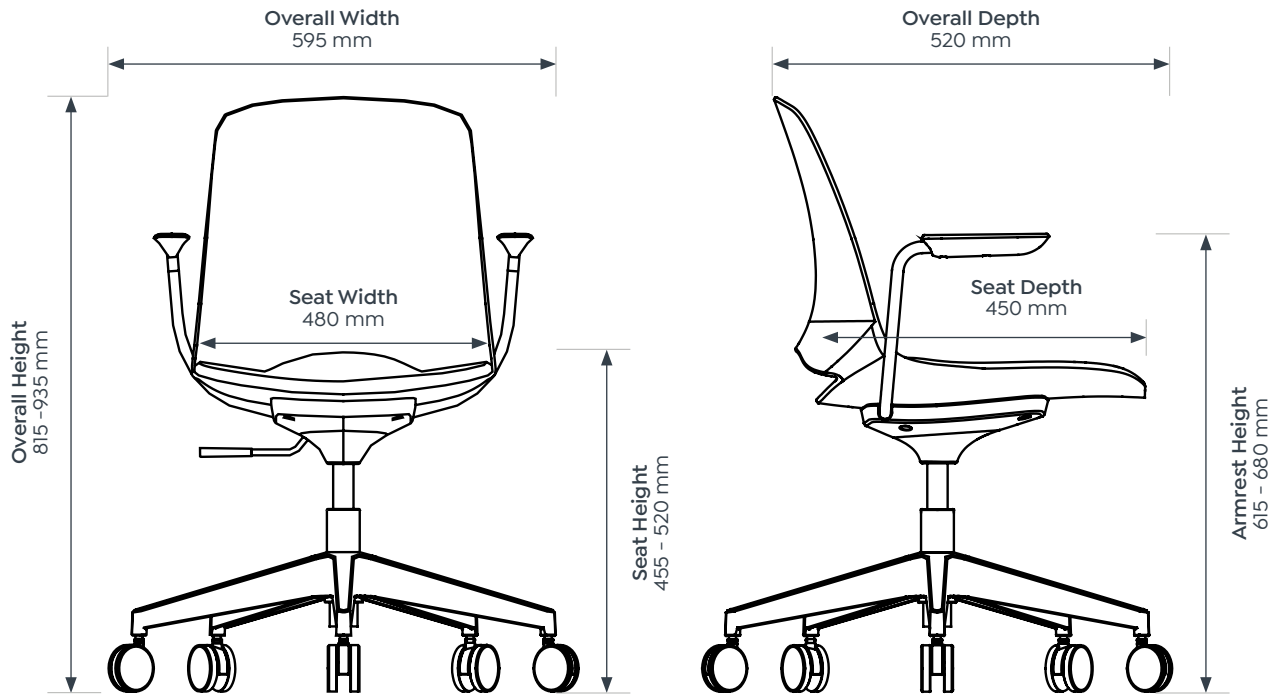

Vista Range.

Dimensions

Vista Swivel