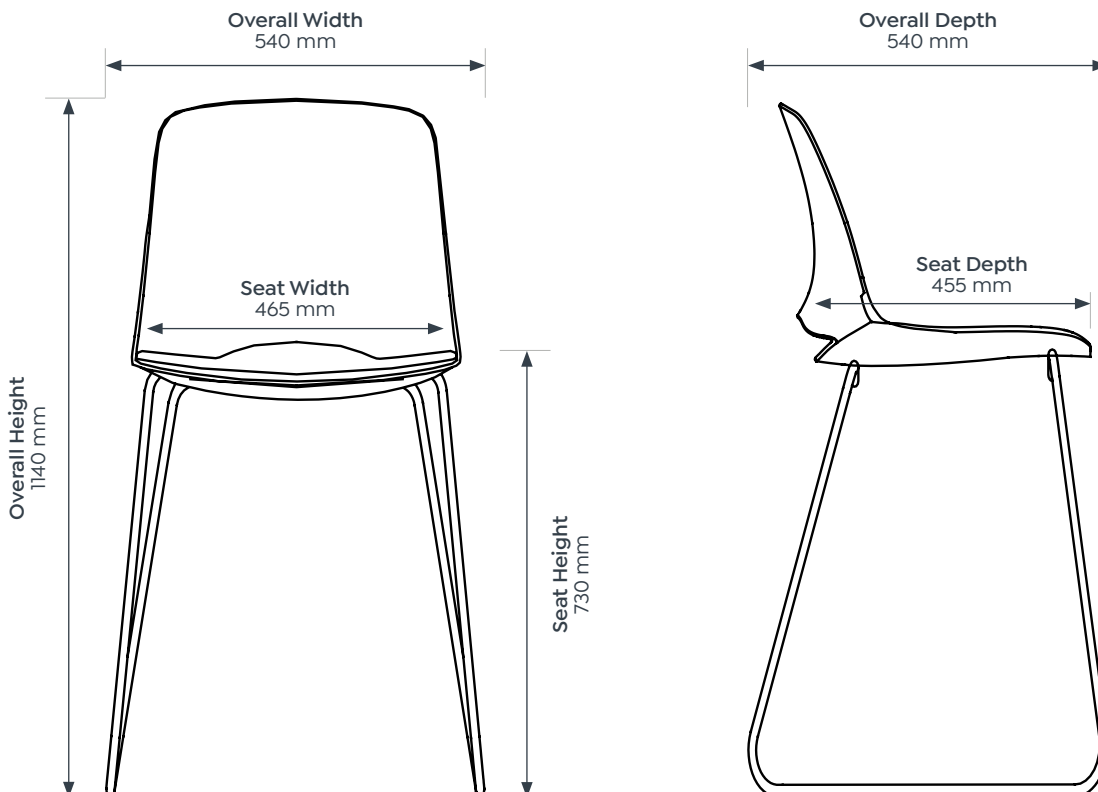

	Vista Rise	Vista Tub
Seat Height	730 mm	450 mm
Seat Width	465 mm	500 mm
Seat Depth	455 mm	430 mm
Overall Width	540 mm	620 mm
Overall Depth	540 mm	560 mm
Overall Height	1140 mm	785 mm

## Dimensions