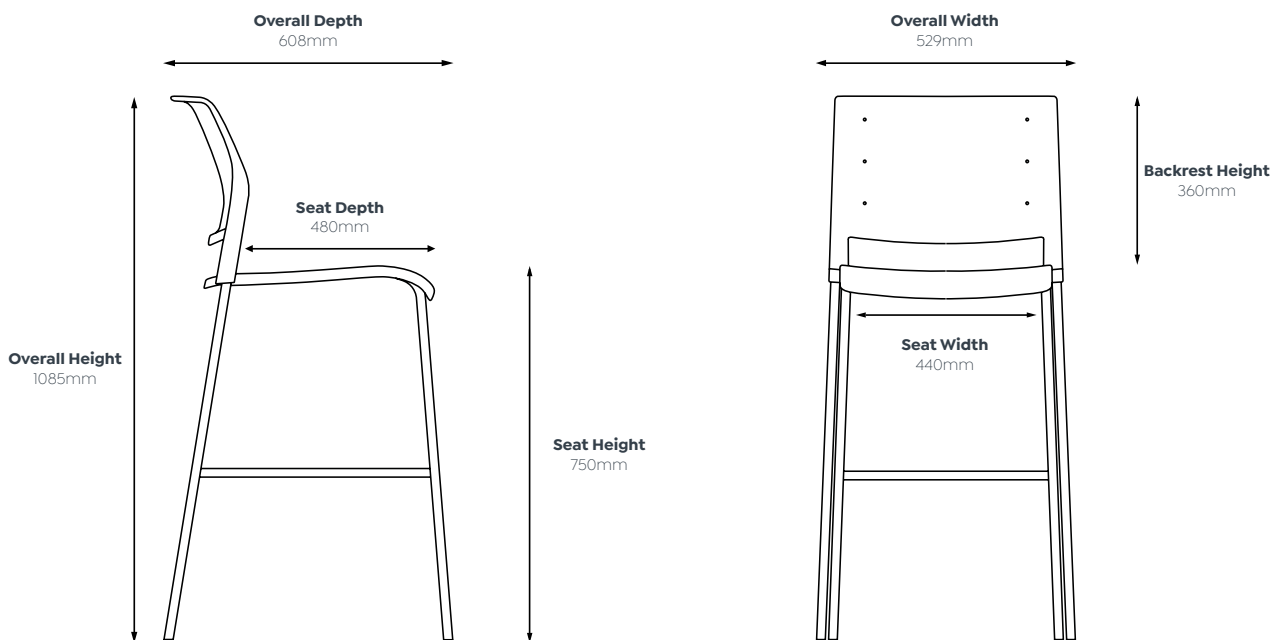

Dimension Specifications