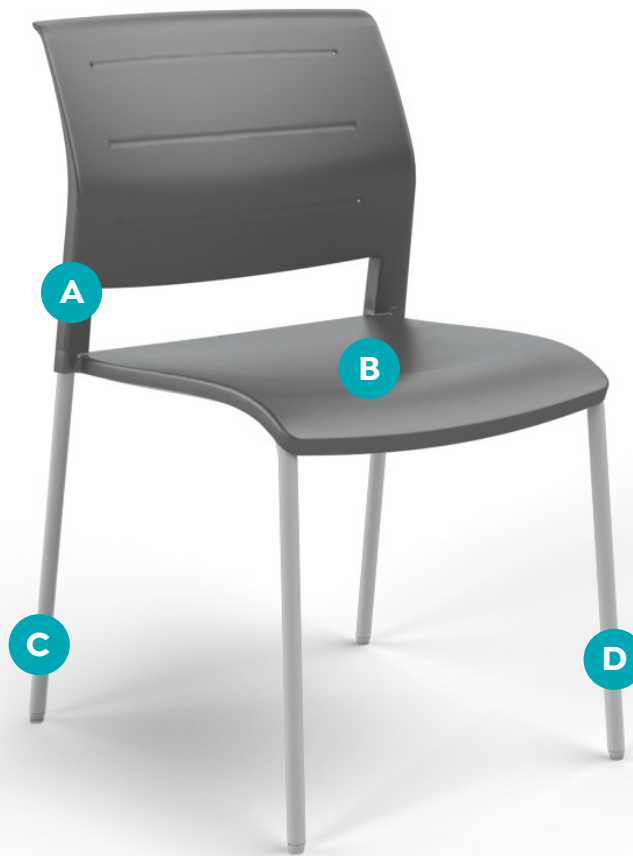

Game Chair.

The Game chair is OLG's answer to the evolving needs of education spaces and large venues.

Lightweight, durable and budget-conscious, the Game chair comes in a nearly endless range of models and custom variations. Whether you prefer the Skid, 4 Leg, or Barstool frame options, you'll enjoy the comfort of a large contoured seat and back, available in a range of vibrant shell colors or upholstered in your choice of Breathe fabric.

Not only does the "Game" Chair offer exceptional comfort and style, but it's also a space-saving genius, stacking up to 30 chairs high (skid) or 25 chairs high in a trolley. Ever versatile, the Game chair's feet double as connectors, making it perfect for large venues and auditoriums.

Key Features

A. Quick Assembly
5 Minutes to assemble with minimal tools.