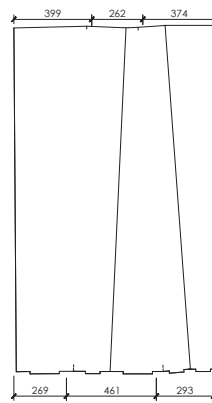

# Epanel Divider wall

Product Data Specification

## Product Specifications

Silver Grey wall and charcoal base in 12mm epanel. 1800mm high and 1200mm wide

FRONT

BACK

### Dimensions:

- E- Panel thickness 12mm
- Overall height 1800mm
- Overall Width 1200mm

TOP VIEW