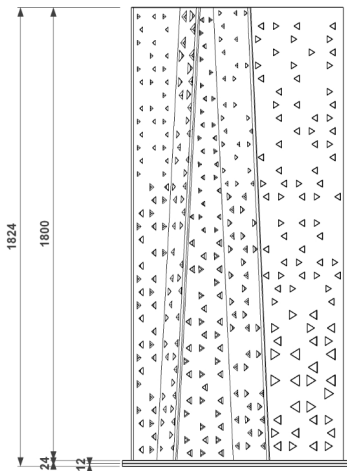

# Epanel Divider wall

Product Data Specification

# Epanel Divider Wall

## Product Specifications

Silver Grey wall and charcoal base in 12mm epanel. 1800mm high and 1200mm wide

FRONT

BACK

### Dimensions:

- E- Panel thickness 12mm
- Overall height 1800mm
- Overall Width 1200mm

TOP VIEW