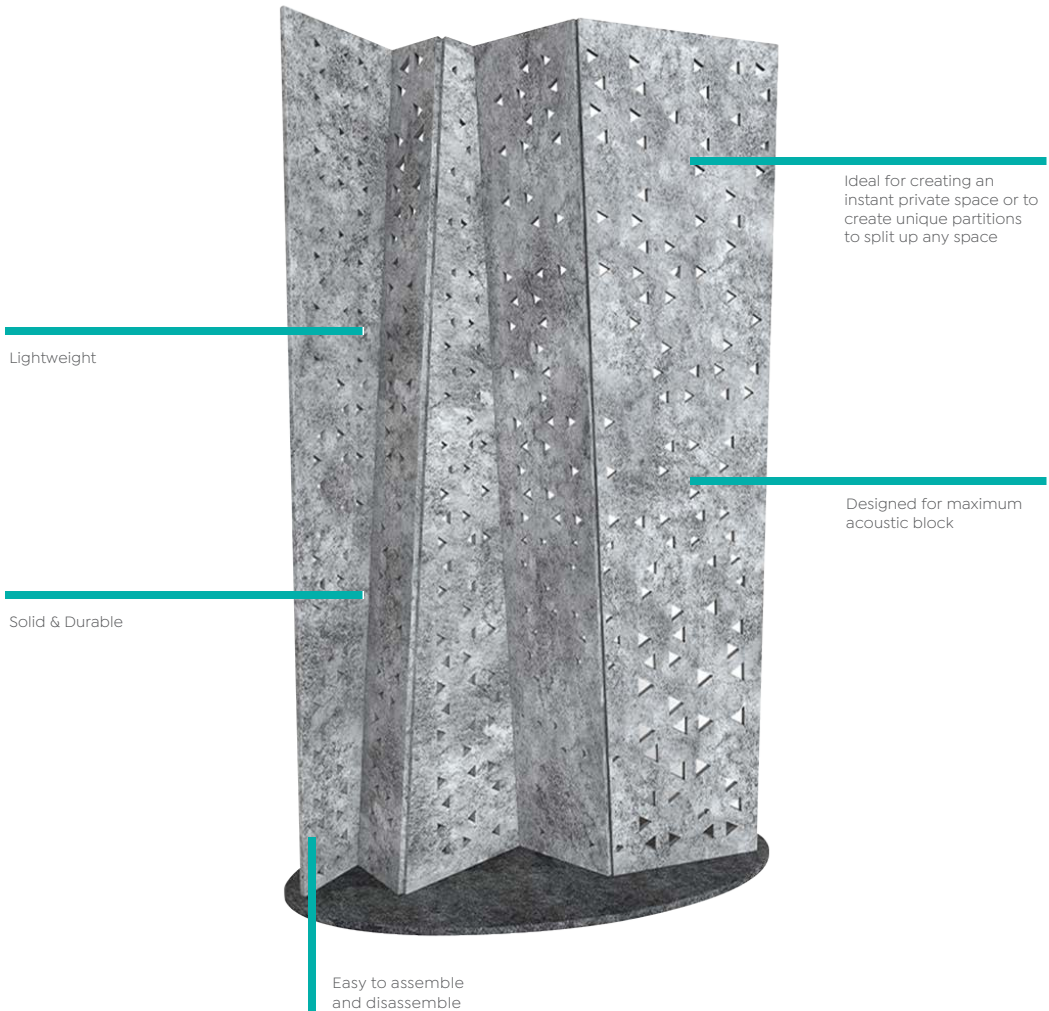

# Epanel Divider wall

Product Data Specification

# Epanel Divider Wall

## Product Specifications

Silver Grey wall and charcoal base in 12mm epanel. 1800mm high and 1200mm wide

FRONT

BACK

### Dimensions:

- E- Panel thickness 12mm
- Overall height 1800mm
- Overall Width 1200mm

TOP VIEW