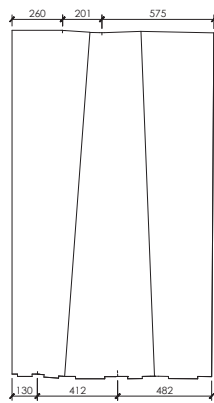

# Epanel Divider wall

Product Data Specification

## Product Specifications

Silver Grey wall and charcoal base in 12mm epanel. 1800mm high and 1200mm wide

FRONT

BACK

### Dimensions:

- E- Panel thickness 12mm
- Overall height 1800mm
- Overall Width 1200mm

TOP VIEW