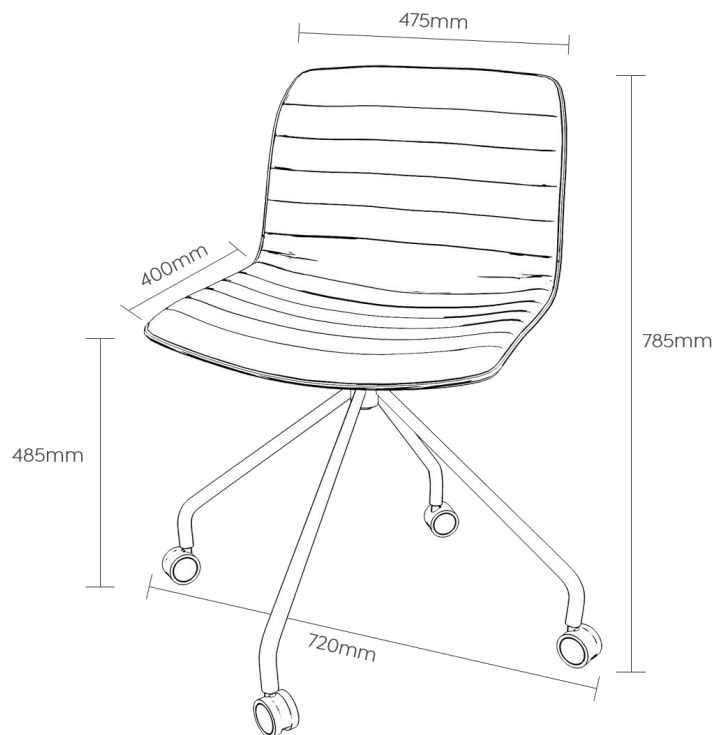

SMOOTH SWIVEL

Product Data Specification

Smooth Swivel

Product Data Specification

The Smooth chair has a sleek modern design, boasting comfort and class. The chair is perfect for reception areas, meeting rooms or breakout areas. Smooth seat is upholstered in charcoal Yuna fabric and has a 360 degree range. The frame is all black powdercoated, 4 point with black nylon castors.

Standard Features

Upholstered in
Charcoal Yuna fabric

360 degree swivel range

All black powder coat base

Smooth Swivel:
4x black nylon castors

Works equally as well as
a visitor or meeting chair,
or in reception areas or
breakout zones

Dimensions

Smooth Swivel

Seat Height: 485 mm
Seat Width: 475 mm
Seat Depth: 400 mm
Overall Height: 785 mm

Smooth Swivel

Smooth Swivel

Fabric

Yuna Charcoal