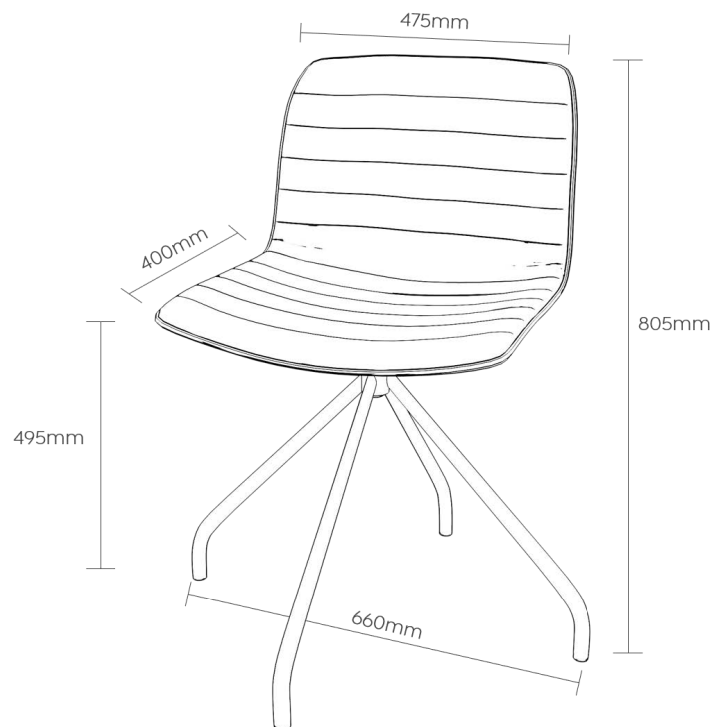

Smooth 4 Point

Product Data Specification

Smooth 4 Point

Product Data Specification

The Smooth 4 point chair has a sleek modern design, boasting comfort and class. The chair is perfect for reception areas, meeting rooms or breakout areas. The Smooth seat is upholstered in charcoal Yuna fabric and has a 360 degree range. The frame is all black powdercoated, 4 point base.

Standard Features

Upholstered in Charcoal Yuna fabric

All black powder coat base

360 degree swivel range

Smooth Swivel:

4x black nylon castors

Works equally as well as a visitor or meeting chair, or in reception areas or breakout zones

Dimensions

Seat Height 495mm

Seat Width 475 mm

Seat Depth 400 mm

Overall Height 805 mm

Fabric

Yuna Charcoal