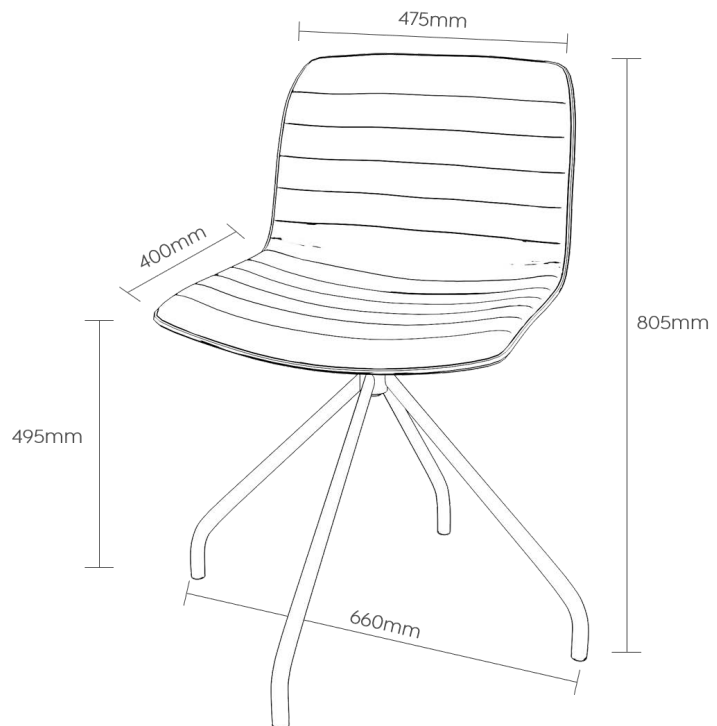

## Product Data Specification

The Smooth 4 point chair has a sleek modern design, boasting comfort and class. The chair is perfect for reception areas, meeting rooms or breakout areas. The Smooth seat is upholstered in charcoal Yuna fabric and has a 360 degree range. The frame is all black powdercoated, 4 point base.

### Standard Features

Upholstered in  
Charcoal Yuna fabric

360 degree swivel range

All black powder coat base

Works equally as well as  
a visitor or meeting chair,  
or in reception areas or  
breakout zones

### Dimensions

#### Smooth 4 point

Seat Height: 495 mm  
Seat Width: 475 mm  
Seat Depth: 400 mm  
Overall Height: 805 mm

**OLG**