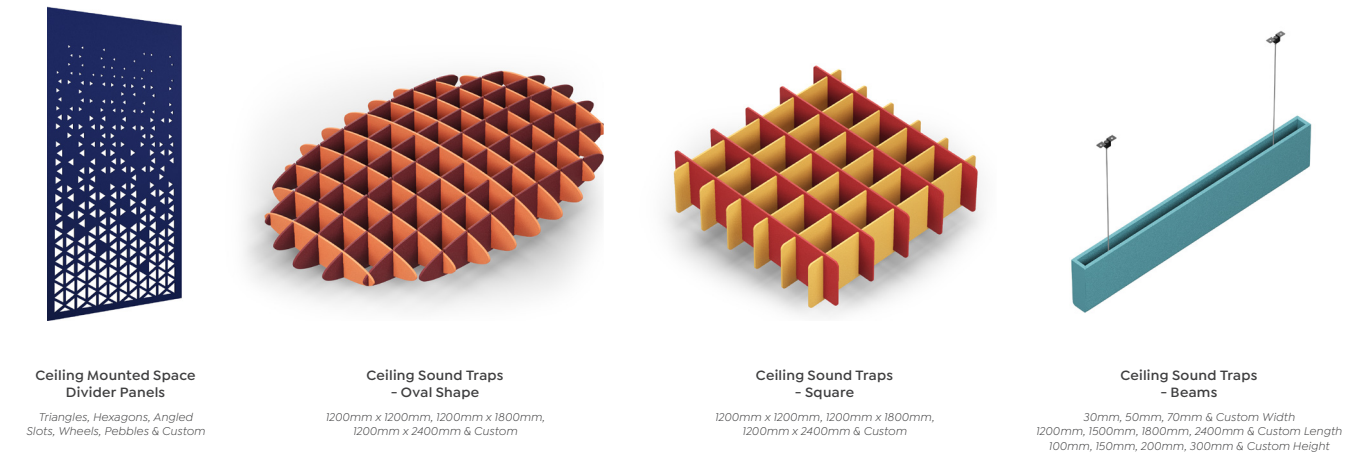

acoustiQ

Reverberation Reduction Wall Cladding
2750mm x 1220mm x 10mm
2440mm x 1220mm x 10mm
2440mm x 1830mm x 10mm

Wall Art
Knife Cut - World Map

Wall Art
Groove Cut - Planks

Wall Art
Knife & Groove Cut - Two Colours

Signage
Knife Cut - Logo

Hanging Panel Products

Ceiling Mounted Space Divider Panels
Triangles, Hexagons, Angled Slots, Wheels, Pebbles & Custom

Ceiling Sound Traps - Oval Shape
1200mm x 1200mm, 1200mm x 1800mm, 1200mm x 2400mm & Custom