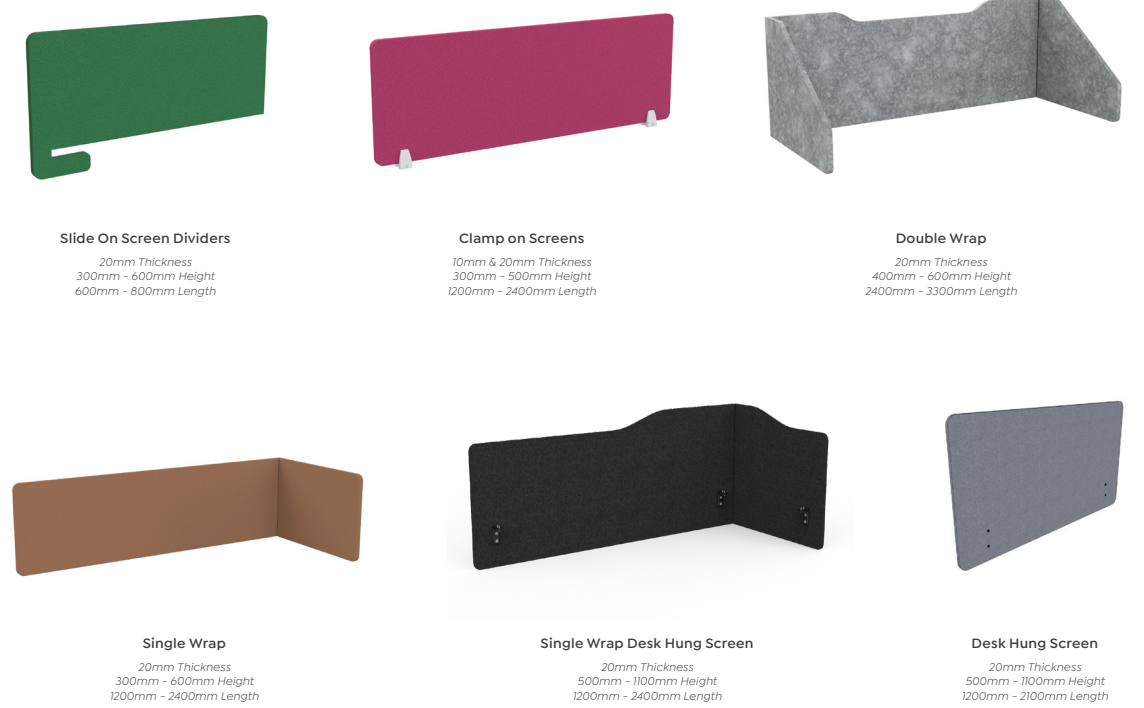

Product Range

Worktop Screens

Slide On Screen Dividers
20mm Thickness
300mm - 600mm Height
600mm - 800mm Length

Clamp on Screens
10mm & 20mm Thickness
300mm - 500mm Height
1200mm - 2400mm Length

Double Wrap
20mm Thickness
400mm - 600mm Height
2400mm - 3300mm Length

Single Wrap
20mm Thickness
300mm - 600mm Height
1200mm - 2400mm Length

Single Wrap Desk Hung Screen
20mm Thickness
500mm - 1100mm Height
1200mm - 2400mm Length

Desk Hung Screen
20mm Thickness
500mm - 1100mm Height
1200mm - 2100mm Length