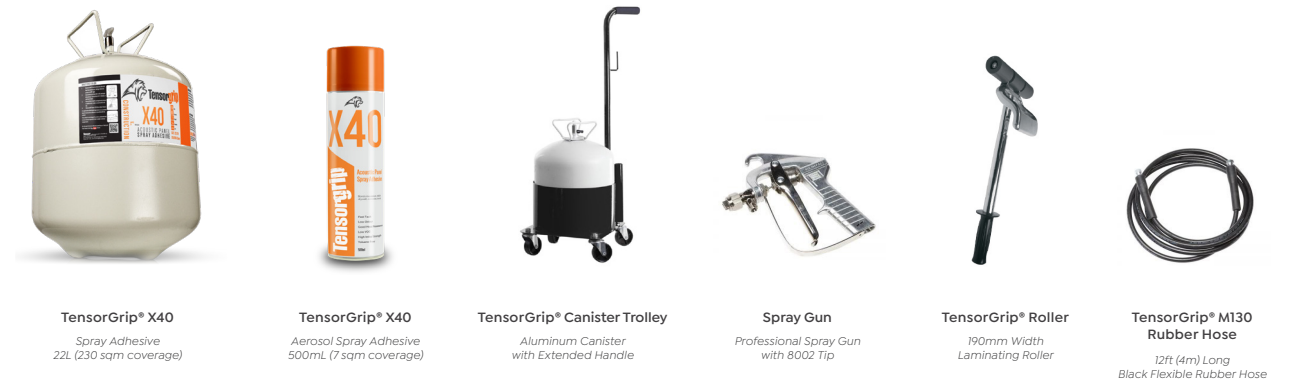

Spray Adhesives

TensorGrip® X40
Spray Adhesive
22L (230 sqm coverage)

TensorGrip® X40
Aerosol Spray Adhesive
500ml (7 sqm coverage)

TensorGrip® Canister Trolley
Aluminum Canister
with Extended Handle

Spray Gun
Professional Spray Gun
with 8002 Tip

TensorGrip® Roller
190mm Width
Laminating Roller

TensorGrip® M130 Rubber Hose
12ft (4m) Long
Black Flexible Rubber Hose