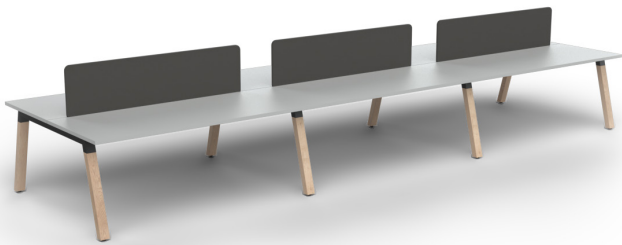

Plantation 6 User Double Sided Desk with Radius18 Screens

Product Data Specification

White

- OG_PL6DSD126_W_R18##
- OG_PL6DSD1275_W_R18##
- OG_PL6DSD156_W_R18##
- OG_PL6DSD1575_W_R18##
- OG_PL6DSD1580_W_R18##
- OG_PL6DSD166_W_R18##
- OG_PL6DSD1675_W_R18##
- OG_PL6DSD1680_W_R18##
- OG_PL6DSD186_W_R18##
- OG_PL6DSD1875_W_R18##
- OG_PL6DSD1880_W_R18##

Standard Features

Legs constructed with black powder coat top housing and natural finish solid oak.

Single desks & DSD configurations

Black powdercoat rails and connectors

Worktop height 720 mm

25mm Adjustable Foot

70 x 50mm leg

Melamine Worktop - 25 mm E1 grade substrate finished in studio white with matching 2 mm PVC edge

Dimensions

6@ 1200 x 600	6@ 1600 x 750
6@ 1200 x 750	6@ 1600 x 800
6@ 1500 x 600	6@ 1800 x 600
6@ 1500 x 750	6@ 1800 x 750
6@ 1500 x 800	6@ 1800 x 800
6@ 1600 x 600	

Screen Options

Radius18 Screens (standard height 400mm above worktop)

Studio50 Screens (standard height 500mm above worktop)

E-Panel Screens (standard height 300mm above worktop)

Timber sourced from a FSC Certified Forest