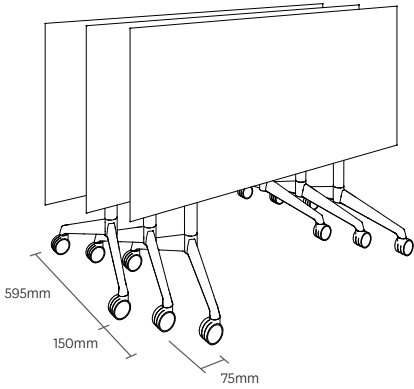

Breakout Areas Trestle

Trestle Tables - White Powdercoat Frame and Solid Beech Worksurface, MotionOffice Loop and Luna Barstool seating.

UNI FLIP Table

Size & Product Guide

Standard Foot Flip Tables:

Total Frame Length

AU-FWFLRAIL50 = 800mm

AU-FWFLRAIL80 = 1100mm

AU-FWFLRAIL110 = 1400mm

AU-FWFLRAIL140 = 1700mm

Smallest Size: 600mm x 900mm

Uni Flip Details:

1 piece welded leg & foot to collar

Frames: