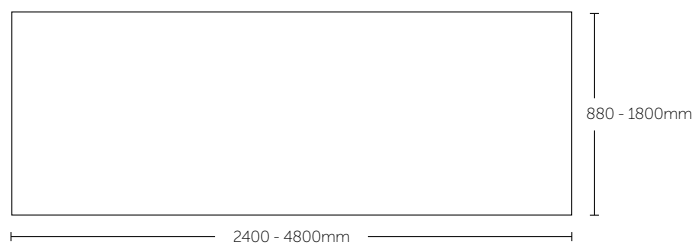

Melamine finishes available in:

Studio White

TEAM Table

Size & Product Guide

4 Leg Tables:

4 Leg - Standard Leg Layout:

6 Leg Tables:

6 Leg - Standard Leg Layout: