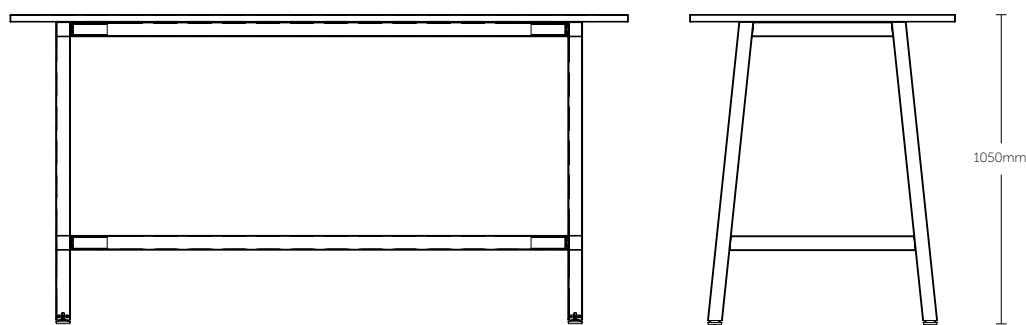

Solid Beech

Shark-nose edge for solid beech work surfaces

TRESTLE Table

Size & Product Guide

Worksurface:

Table Height:

Frames:

- 50mm x 50mm square legs
- 50mm x 25mm rails
- 80mm height adjustment in each foot
- Powdercoat finish