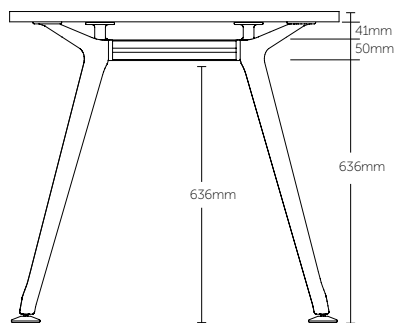

Table Height: