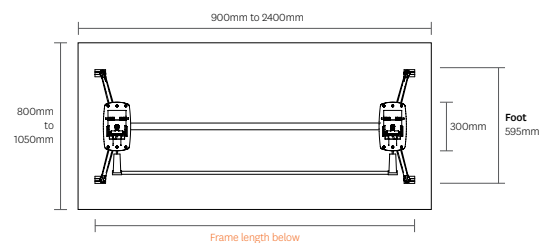

BOARDROOM

Team Tables

WE ARE
ALL A PART
OF THE
SAME THING

Training Room Uni Flip

Total Frame Length

- AU-FWFLRAIL50 = 800mm
- AU-FWFLRAIL80 = 1100mm
- AU-FWFLRAIL110 = 1400mm
- AU-FWFLRAIL140 = 1700mm

Smallest Size: 600mm x 900mm