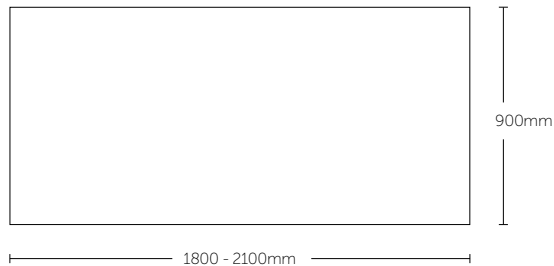

Solid Beech

Shark-nose edge for solid beech work surfaces

TRESTLE Table

Size & Product Guide

Worksurface:

Table Height:

Frames:

- 50mm x 50mm square legs
- 50mm x 25mm rails
- 80mm height adjustment in each foot
- Powdercoat finish