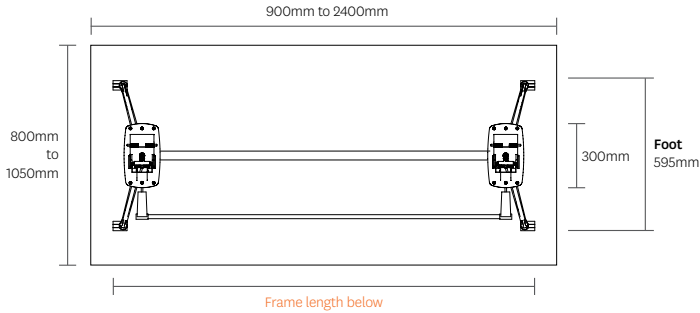

Breakout Areas Trestle

Trestle Tables - White Powdercoat Frame and Solid Beech Worksurface, MotionOffice Loop and Luna Barstool seating.

UNI FLIP Table

Size & Product Guide

Standard Foot Flip Tables:

Total Frame Length

AU-FWFLRAIL50 = 800mm

AU-FWFLRAIL80 = 1100mm

AU-FWFLRAIL110 = 1400mm

AU-FWFLRAIL140 = 1700mm

Smallest Size: 600mm x 900mm

Uni Flip Details:

1 piece welded leg & foot to collar

Frames: