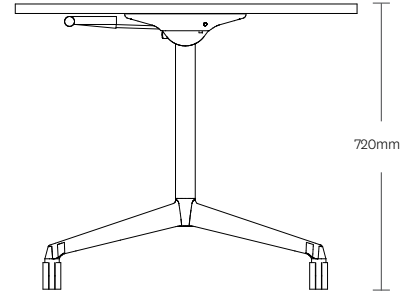

Breakout Areas Trestle

Trestle Tables - White Powdercoat Frame and Solid Beech Worksurface, MotionOffice Loop and Luna Barstool seating.

UNI FLIP Table

Size & Product Guide

Standard Foot Flip Tables:

Total Frame Length

AU-FWFLRAIL50 = 800mm

AU-FWFLRAIL80 = 1100mm

AU-FWFLRAIL110 = 1400mm

AU-FWFLRAIL140 = 1700mm

Smallest Size: 600mm x 900mm

Uni Flip Details:

1 piece welded leg & foot to collar

Frames: