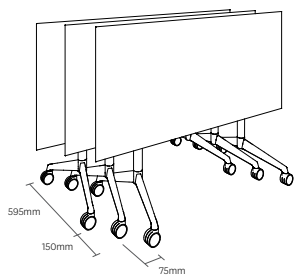

BOARDROOM

Team Tables

WE ARE
ALL A PART
OF THE
SAME THING

Training Room Uni Flip

Total Frame Length

- AU-FWFLRAIL50 = 800mm
- AU-FWFLRAIL80 = 1100mm
- AU-FWFLRAIL110 = 1400mm
- AU-FWFLRAIL140 = 1700mm

Smallest Size: 600mm x 900mm