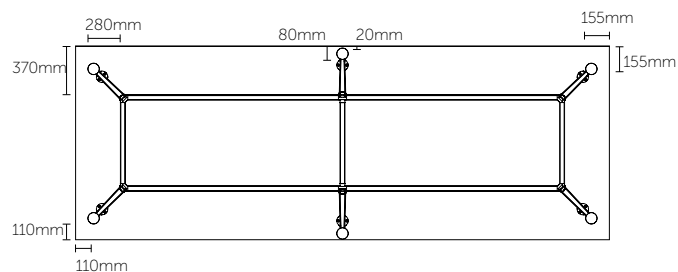

AU-FWFLRAIL50 = 800mm

AU-FWFLRAIL80 = 1100mm

AU-FWFLRAIL110 = 1400mm

AU-FWFLRAIL140 = 1700mm

Smallest Size: 600mm x 900mm

Uni Flip Details:

1 piece welded leg & foot to collar

Frames:

Melamine finishes available in:

Studio White

TEAM Table

Size & Product Guide

4 Leg Tables:

4 Leg - Standard Leg Layout:

6 Leg Tables:

6 Leg - Standard Leg Layout: