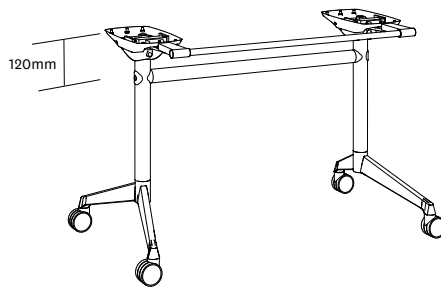

Breakout Areas Trestle

Trestle Tables - White Powdercoat Frame and Solid Beech Worksurface, MotionOffice Loop and Luna Barstool seating.

UNI FLIP Table

Size & Product Guide

Standard Foot Flip Tables:

Total Frame Length

AU-FWFLRAIL50 = 800mm

AU-FWFLRAIL80 = 1100mm

AU-FWFLRAIL110 = 1400mm

AU-FWFLRAIL140 = 1700mm

Smallest Size: 600mm x 900mm

Uni Flip Details:

1 piece welded leg & foot to collar

Frames: