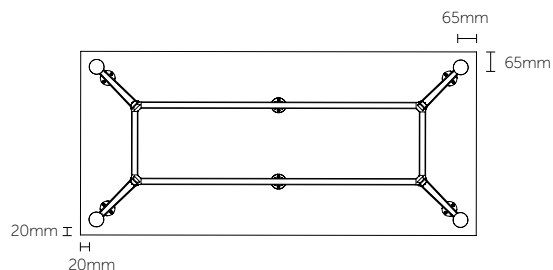

AU-FWFLRAIL50 = 800mm

AU-FWFLRAIL80 = 1100mm

AU-FWFLRAIL110 = 1400mm

AU-FWFLRAIL140 = 1700mm

Smallest Size: 600mm x 900mm

Uni Flip Details:

1 piece welded leg & foot to collar

Frames:

Melamine finishes available in:

Studio White

TEAM Table

Size & Product Guide

4 Leg Tables:

4 Leg - Standard Leg Layout:

6 Leg Tables:

6 Leg - Standard Leg Layout: