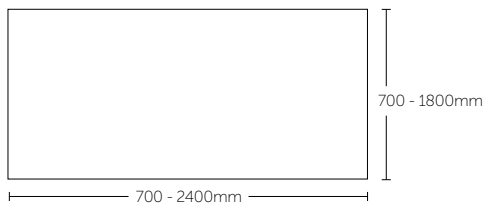

Melamine finishes available in:

Studio White

TEAM Table

Size & Product Guide

4 Leg Tables:

4 Leg - Standard Leg Layout:

6 Leg Tables:

6 Leg - Standard Leg Layout: