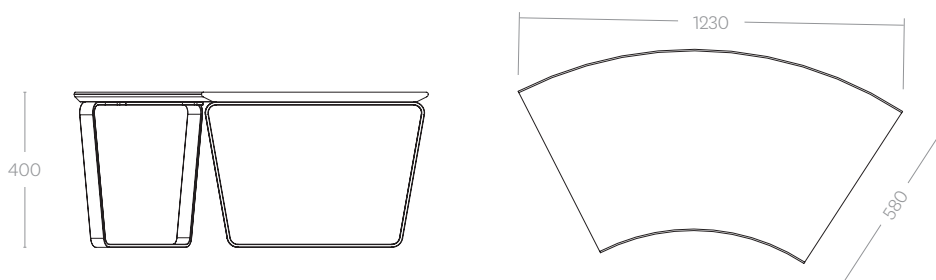

## Coffee Table (Curved)

Motion Coffee Tables are designed to compliment Loop items by referencing the same aesthetic, replace a Loop with a Coffee Table to add interest and storage space.

### Dimensions (mm)