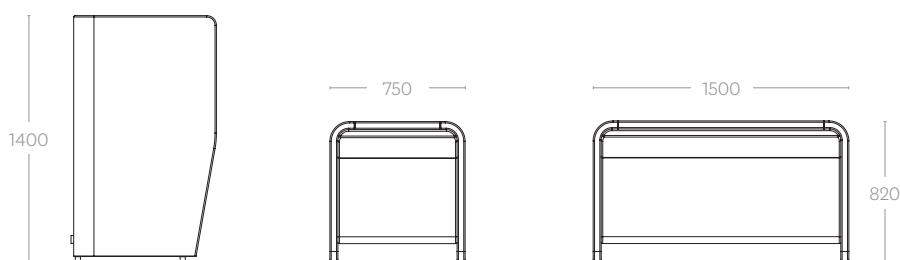

### Dimensions (mm)

SEAT HEIGHT = 430mm